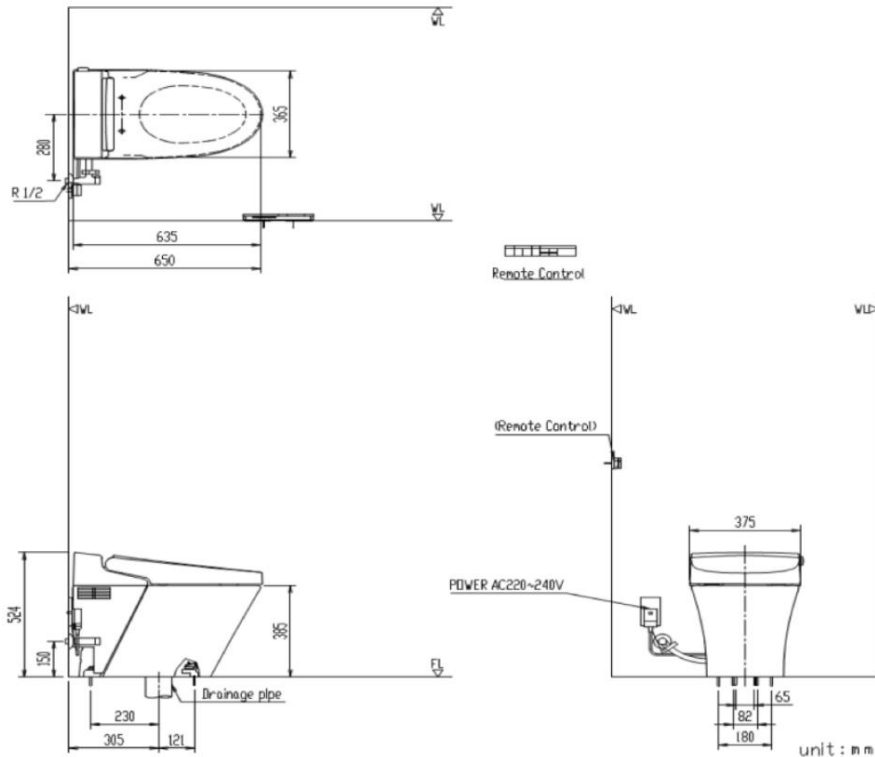

Brand: INAX, Japan
 Name: SATIS S Integrated Spalet
 AC220V/50/60Hz
 Item Code: S618P
 Designer:
 Color / Finish: White
 Dimensions: 635(L) x 375(W) x 524(h) mm

Product info:

- Triple vortex flushing
- Aqua Ceramic technology : yellow or water stains cannot form on bowl
- 3/4.5lpm dual flushing (S-trap)
- Instant heating, auto flushing, auto open/close seat & cover
- Seamless seat
- SIAA anti-bacteria
- Plasma cluster
- Air shield deodorizer
- Dual self-cleaning nozzles for front and rear cleaning
- Adjustable water pressure, nozzle positioning and water temperature
- Night light and play music